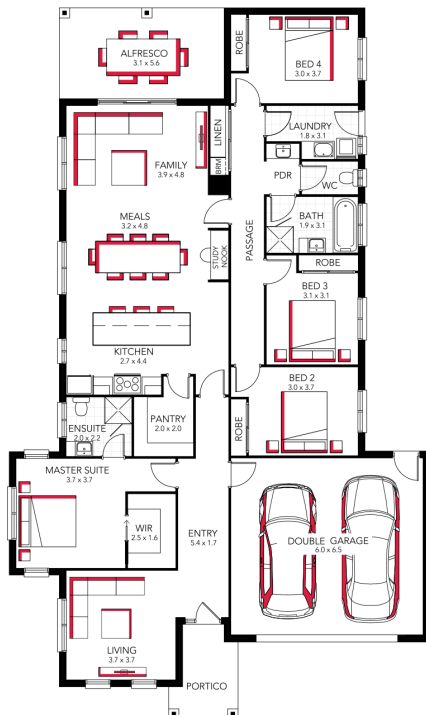

## Napa 28

ADDRESS	LOT WIDTH	LOT SIZE	HOUSE SIZE
Lot 204 Willis Road, Leneva Valley Estate	16.00	774.00 m <sup>2</sup>	256.50 m <sup>2</sup>